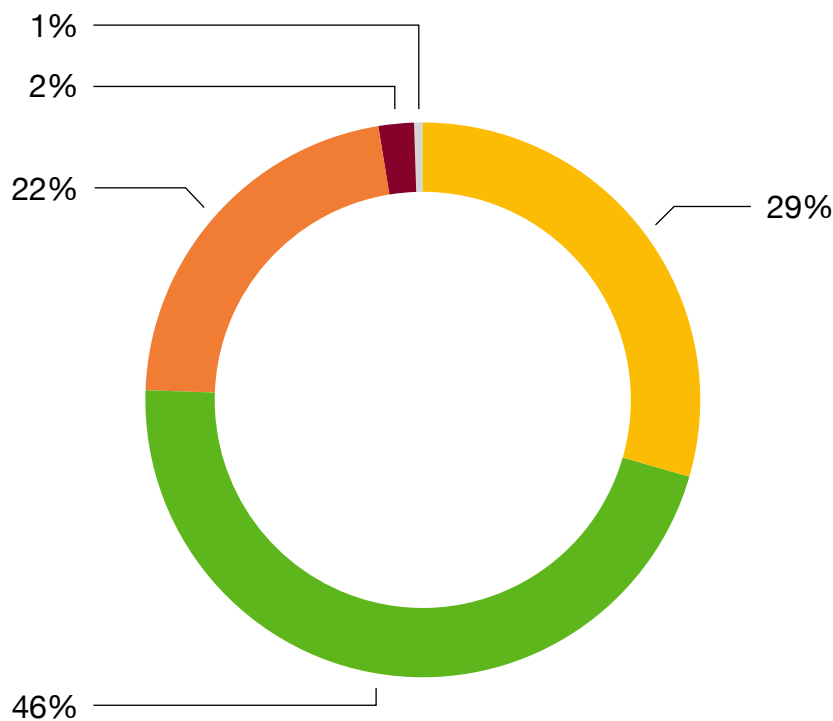

ParentShield

The Child-Safe Mobile Network

Survey of School Mobile Phone Policies 2021

- Total Ban
- Responsible use allowed
- Other
- Out of sight at all times
- No smartphones

Policies

	Votes #
Total Ban	528
Out of sight at all times	826
Responsible use allowed	392
No smartphones	37
Other	9

Source: <https://parentshield.co.uk/for-schools/>
School Mobile Phone Policy Survey 2021

BLOCK USE DURING SCHOOL HOURS

This phone cannot be used during the hours
09:00 to 15:00, Monday to Friday.

ParentShield
The Child-Safe Mobile Network