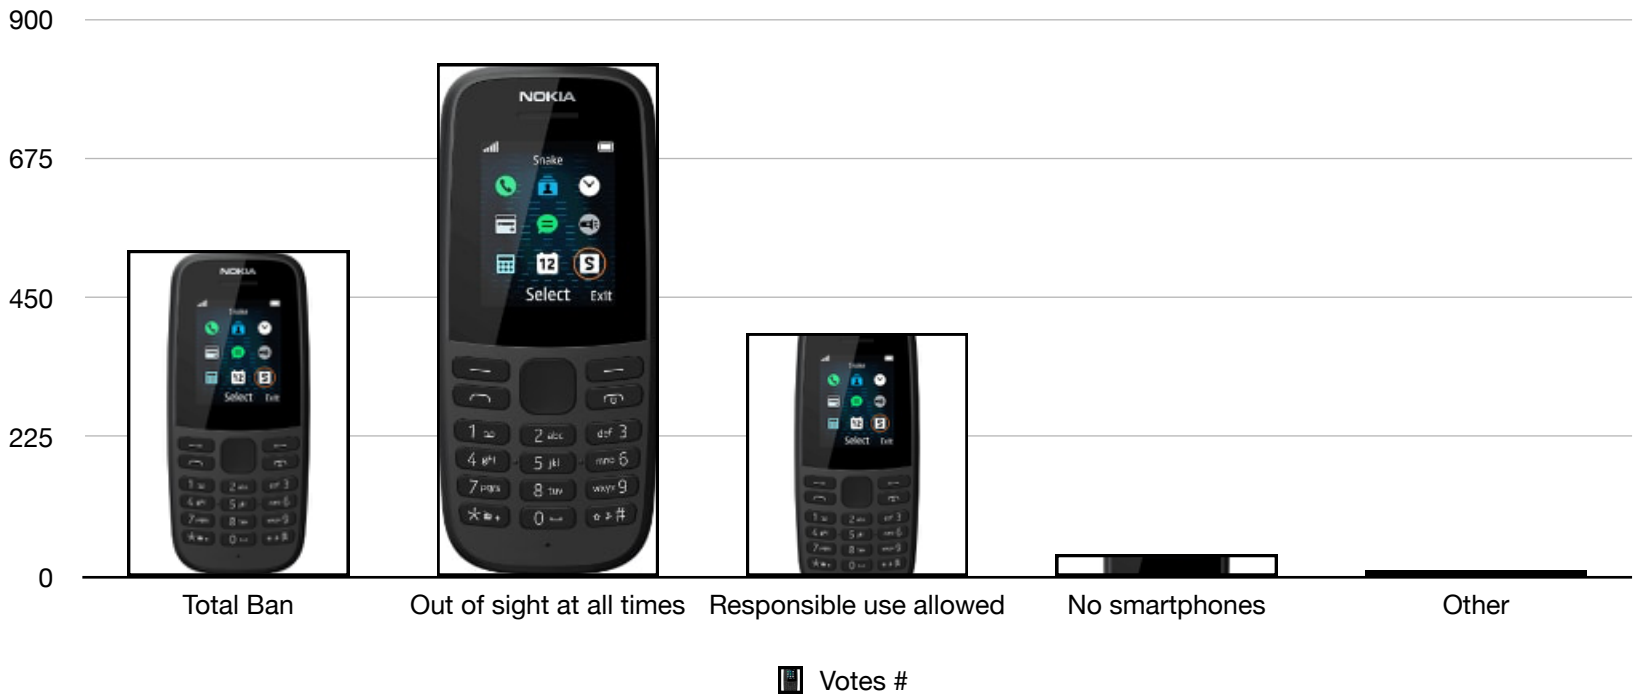

ParentShield

The Child-Safe Mobile Network

Survey of School Mobile Phone Policies 2021

- Total Ban
- Responsible use allowed
- Other
- Out of sight at all times
- No smartphones

Policies

	Votes #
Total Ban	528
Out of sight at all times	826
Responsible use allowed	392
No smartphones	37
Other	9

Source: <https://parentshield.co.uk/for-schools/>
School Mobile Phone Policy Survey 2021

BLOCK USE DURING SCHOOL HOURS

This phone cannot be used during the hours
09:00 to 15:00, Monday to Friday.

ParentShield
The Child-Safe Mobile Network